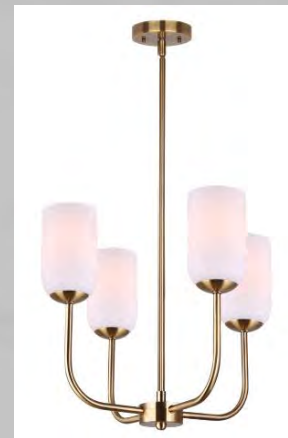

(OPR 23138)

Black Malloy Chandelier 1

Black DILAN Pendants 2

Black WYLER Vanity Lights 2

Black Lighting Package – Premium

(OPR 23139)

Chandelier MALLOY 1 Dining

Pendant Lights DILAN 2 Kitchen

Vanity Lights WYLER 2 Bathrooms

Disk Lights ilo dome lights

Ceiling Fan QUINN 1 Living Room

Gold Lighting Package – Basic

(OPR 23140)

Gold NOVALEE Chandelier 1

Gold NOVALEE Pendants 2

Gold NOVALEE Vanity Lights 2