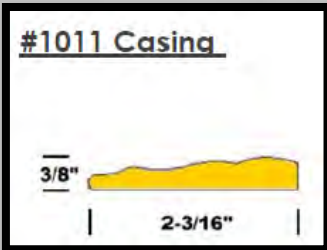

12x12 Copper Coast

4x16 White

Gray RV17

White RV16

Serene Storm

Tranquil Snow

Moulding Options

Standard