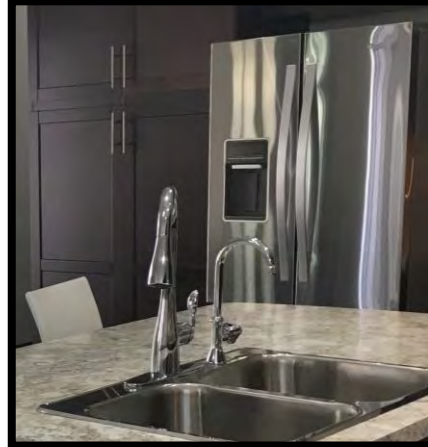

Standard White Vanity Sink

Undermount Sink w/Acrylic Countertop

Vessel Sink

Faucet Options

Chrome – Goose Neck

Arbor Bronze – Goose Neck

Chrome – Goose Neck
w/separate soft water tap

Black Pull Down Faucet
MOEN 7864BL