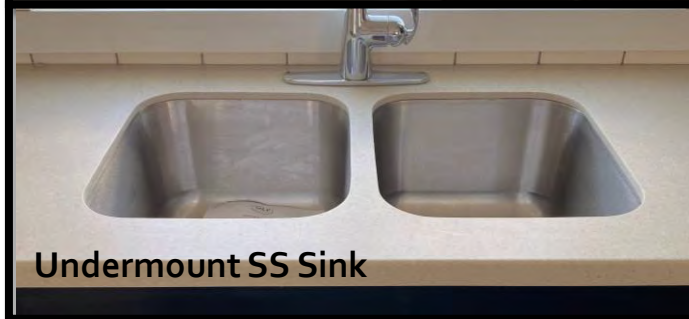

Kitchen Sink Options

Granite Sink - Champagne

Ceramic Farmers Sink

Granite Sink - Black

SS - Apron Front Sink

Undermount SS Sink

Standard SS Sink

Vanity Sink Options