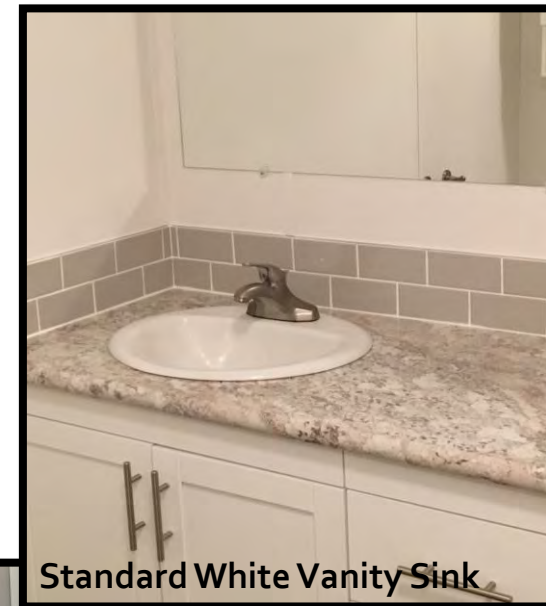

Kitchen Sink Options

Granite Sink - Champagne

Ceramic Farmers Sink

Granite Sink - Black

SS - Apron Front Sink

Undermount SS Sink

Standard SS Sink

Vanity Sink Options